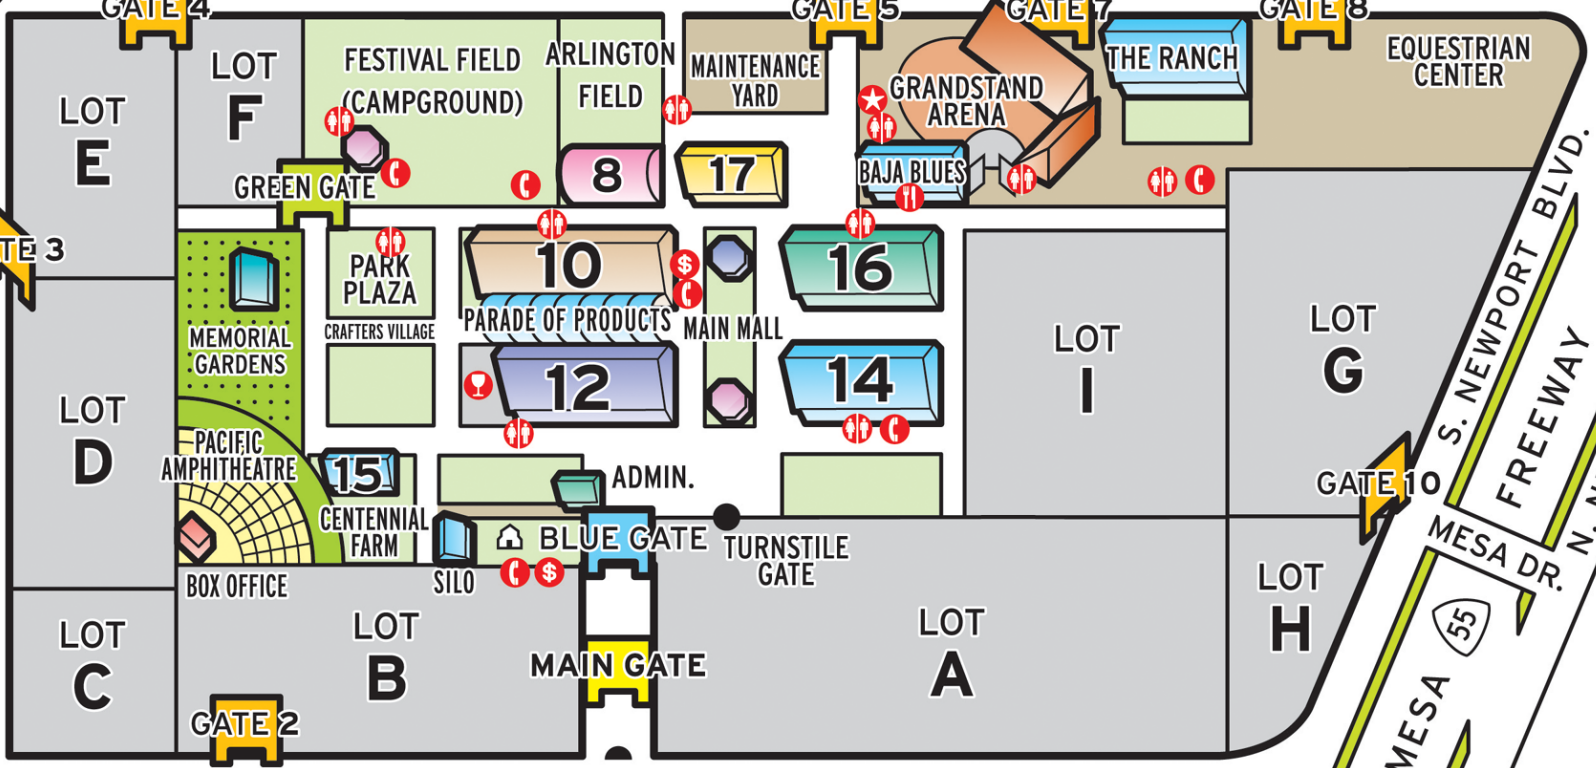

N. NEWPORT BLVD.

MESA DR.

MESA 55

DEL MAR AVE.
COSTA

ORANGE COAST
COLLEGE

MERRIMAC WAY

PRINCETON DR.

MAP
NOT TO
SCALE

VANGUARD WAY

COSTA MESA
POLICE &
FIRE DEPARTMENT

CITY
HALL

VANGUARD
UNIVERSITY

NEWPORT MESA
CHRISTIAN
CHURCH

FAIR DRIVE

- RESTROOMS
- TELEPHONES
- ATM
- PUBLIC SAFETY
- RESTAURANT
- THE COURTYARD
- MILLENNIUM BARN

ORANGE COUNTY FAIR & EXPOSITION CENTER

MONDAY - FRIDAY